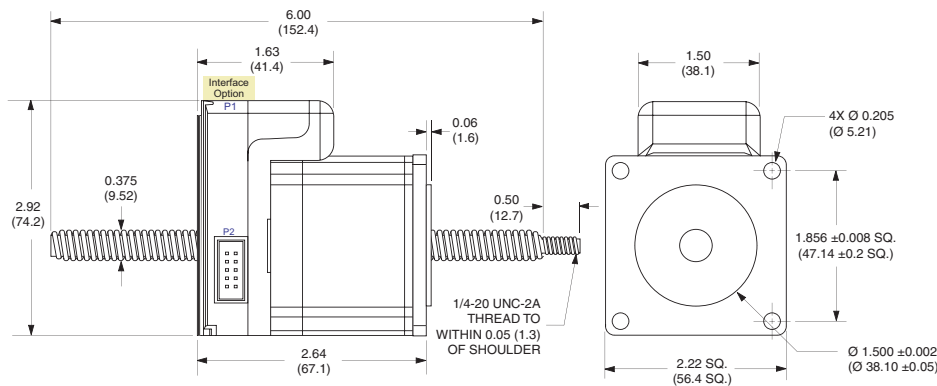

MDrive23™ MOTOR+DRIVER

LINEAR ACTUATOR

DESCRIPTION

MDrive23 Motion Control, Microstepping and Speed Control versions are available with a long life Acme Screw Linear Actuator single length motor. Standard screw length is 6.0"/152.4mm, plus the mounting end thread. Custom lengths from 2.0" to 24.0" are available without mounting end thread. Screws are available with the following linear travel/step:

Screw F.....	0.002"/0.0508mm
Screw A.....	0.001"/0.025mm
Screw B.....	0.00083333"/0.021mm
Screw C.....	0.0005"/0.0127mm
Screw D.....	0.0004"/0.0106mm
Screw E.....	0.003125"/0.0079mm

Linear Actuators are Non-Captive style. Contact the factory regarding Captive Shaft or External styles.

LINEAR MOTOR SPECIFICATIONS

Maximum Thrust	200 lbs / 890 N
Maximum Screw Deflection	± 1°
Backlash	0.005 in / 0.127 mm
Weight (without screw).....	20.4 oz / 578.3 g

MECHANICAL DIMENSIONS

FORCE-SPEED CURVES

24 VDC

48 VDC

75 VDC

ORDER INFORMATION

MD 23 L [F/A/B/C/D/E] [Length]

M=Microstepping	C=WireCrimp	See screw specs	6.0" if left blank
O=SpeedControl*	F=FlyingLeads		
I=MotionControl*	P=Pluggable		

*not available with C WireCrimp interface option