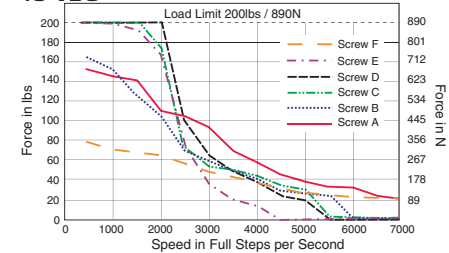

LINEAR MOTOR SPECIFICATIONS

Maximum Thrust	200 lbs / 890 N
Maximum Screw Deflection	± 1°
Backlash	0.005 in / 0.127 mm
Weight (without screw).....	20.4 oz / 578.3 g

MECHANICAL DIMENSIONS

FORCE-SPEED CURVES

24 VDC

48 VDC

75 VDC

ORDER INFORMATION

MD 23 L [F/A/B/C/D/E] [Length]

M=Microstepping	C=WireCrimp	See screw specs	6.0" if left blank
O=SpeedControl*	F=FlyingLeads		
I=MotionControl*	P=Pluggable		

*not available with C WireCrimp interface option