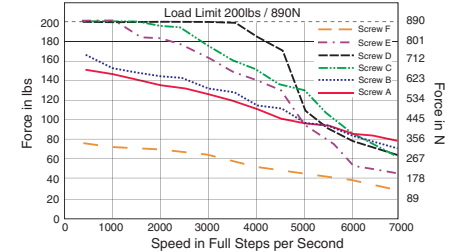

LINEAR MOTOR SPECIFICATIONS

Maximum Thrust	200 lbs / 890 N
Maximum Screw Deflection	± 1°
Backlash	0.005 in / 0.127 mm
Weight (without screw).....	20.4 oz / 578.3 g

MECHANICAL DIMENSIONS

FORCE-SPEED CURVES

24 VDC

48 VDC

75 VDC

ORDER INFORMATION

MD 23 L [F/A/B/C/D/E] [Length]

M=Microstepping	C=WireCrimp	See screw specs	6.0" if left blank
O=SpeedControl*	F=FlyingLeads		
I=MotionControl*	P=Pluggable		

*not available with C WireCrimp interface option