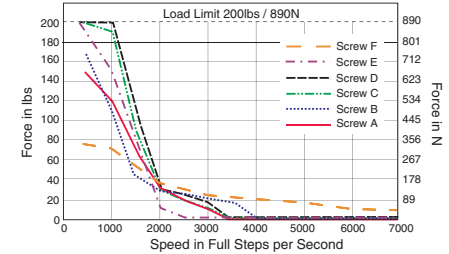

LINEAR MOTOR SPECIFICATIONS

Maximum Thrust	200 lbs / 890 N
Maximum Screw Deflection	± 1°
Backlash	0.005 in / 0.127 mm
Weight (without screw).....	20.4 oz / 578.3 g

MECHANICAL DIMENSIONS

FORCE-SPEED CURVES

24 VDC

48 VDC

75 VDC

ORDER INFORMATION

MD 23 L [F/A/B/C/D/E] [Length]

M=Microstepping	C=WireCrimp	See screw specs	6.0" if left blank
O=SpeedControl*	F=FlyingLeads		
I=MotionControl*	P=Pluggable		

*not available with C WireCrimp interface option