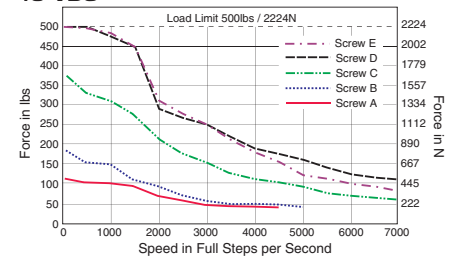

LINEAR MOTOR SPECIFICATIONS

Maximum Thrust	500 lbs / 2224 N
Maximum Screw Deflection	± 1°
Backlash	0.005 in / 0.127 mm
Weight (without screw).....	89.0 oz / 2523.0 g

MECHANICAL DIMENSIONS

FORCE-SPEED CURVES

24 VDC

48 VDC

75 VDC

ORDER INFORMATION		
MD [M/O/I] F 34 L [A/B/C/D/E] [Length]		
M = Microstepping	See Description for screw specifications	Standard 6.0" length if left blank
O = Speed Control		
I = Motion Control		