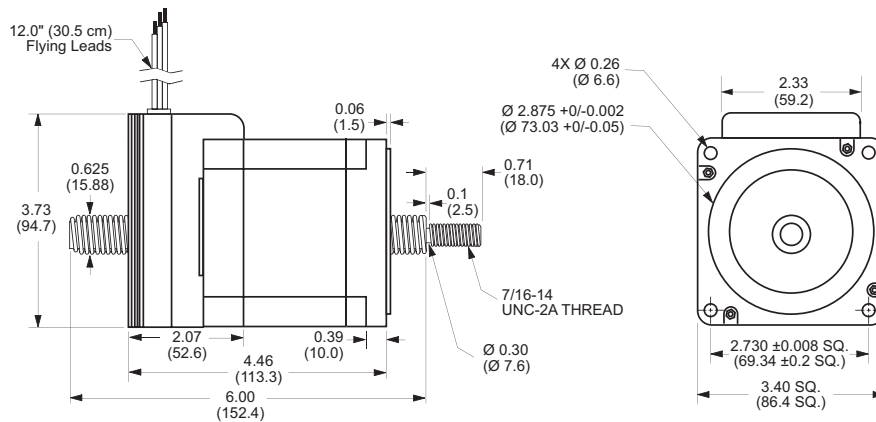

MDRIVE 34TM

MOTOR+DRIVER

LINEAR ACTUATOR

DESCRIPTION

MDrive34 Motion Control, Microstepping and Speed Control versions are available with a long life Acme Screw Linear Actuator single length motor. Standard screw length is 6.0"/152.4mm, plus the mounting end thread. Custom lengths are available up to 24.0", without mounting end thread. Screws are available with the following linear travel/step:

Screw A	0.005"/0.127mm
Screw B	0.0025"/0.0635mm
Screw C	0.00125"/0.0317mm
Screw D	0.000625"/0.0158mm
Screw E.....	0.0005"/0.0127mm

Linear Actuators are Non-Captive style. Contact the factory regarding Captive Shaft or External styles.

LINEAR MOTOR SPECIFICATIONS

Maximum Thrust	500 lbs / 2224 N
Maximum Screw Deflection	± 1°
Backlash	0.005 in / 0.127 mm
Weight (without screw).....	89.0 oz / 2523.0 g

MECHANICAL DIMENSIONS

FORCE-SPEED CURVES

24 VDC

48 VDC

75 VDC

ORDER INFORMATION		
MD [M/O/I] F 34 L [A/B/C/D/E] [Length]		
M = Microstepping	See Description for screw specifications	Standard 6.0" length if left blank
O = Speed Control		
I = Motion Control		