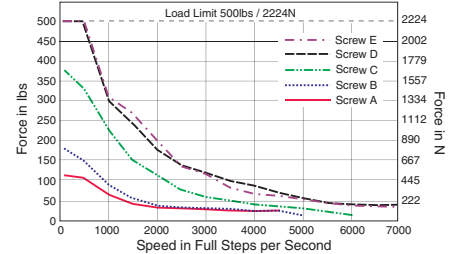

LINEAR MOTOR SPECIFICATIONS

Maximum Thrust	500 lbs / 2224 N
Maximum Screw Deflection	± 1°
Backlash	0.005 in / 0.127 mm
Weight (without screw).....	89.0 oz / 2523.0 g

MECHANICAL DIMENSIONS

FORCE-SPEED CURVES

24 VDC

48 VDC

75 VDC

ORDER INFORMATION		
MD [M/O/I] F 34 L [A/B/C/D/E] [Length]		
M = Microstepping	See Description for screw specifications	Standard 6.0" length if left blank
O = Speed Control		
I = Motion Control		