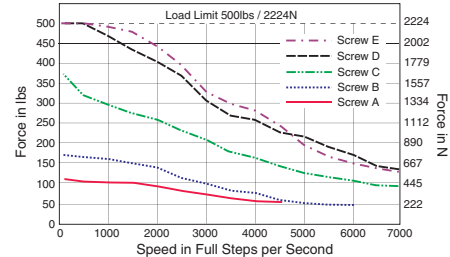

LINEAR MOTOR SPECIFICATIONS

Maximum Thrust	500 lbs / 2224 N
Maximum Screw Deflection	± 1°
Backlash	0.005 in / 0.127 mm
Weight (without screw).....	89.0 oz / 2523.0 g

MECHANICAL DIMENSIONS

FORCE-SPEED CURVES

24 VDC

48 VDC

75 VDC

ORDER INFORMATION		
MD [M/O/I] F 34 L [A/B/C/D/E] [Length]		
M = Microstepping	See Description for screw specifications	Standard 6.0" length if left blank
O = Speed Control		
I = Motion Control		